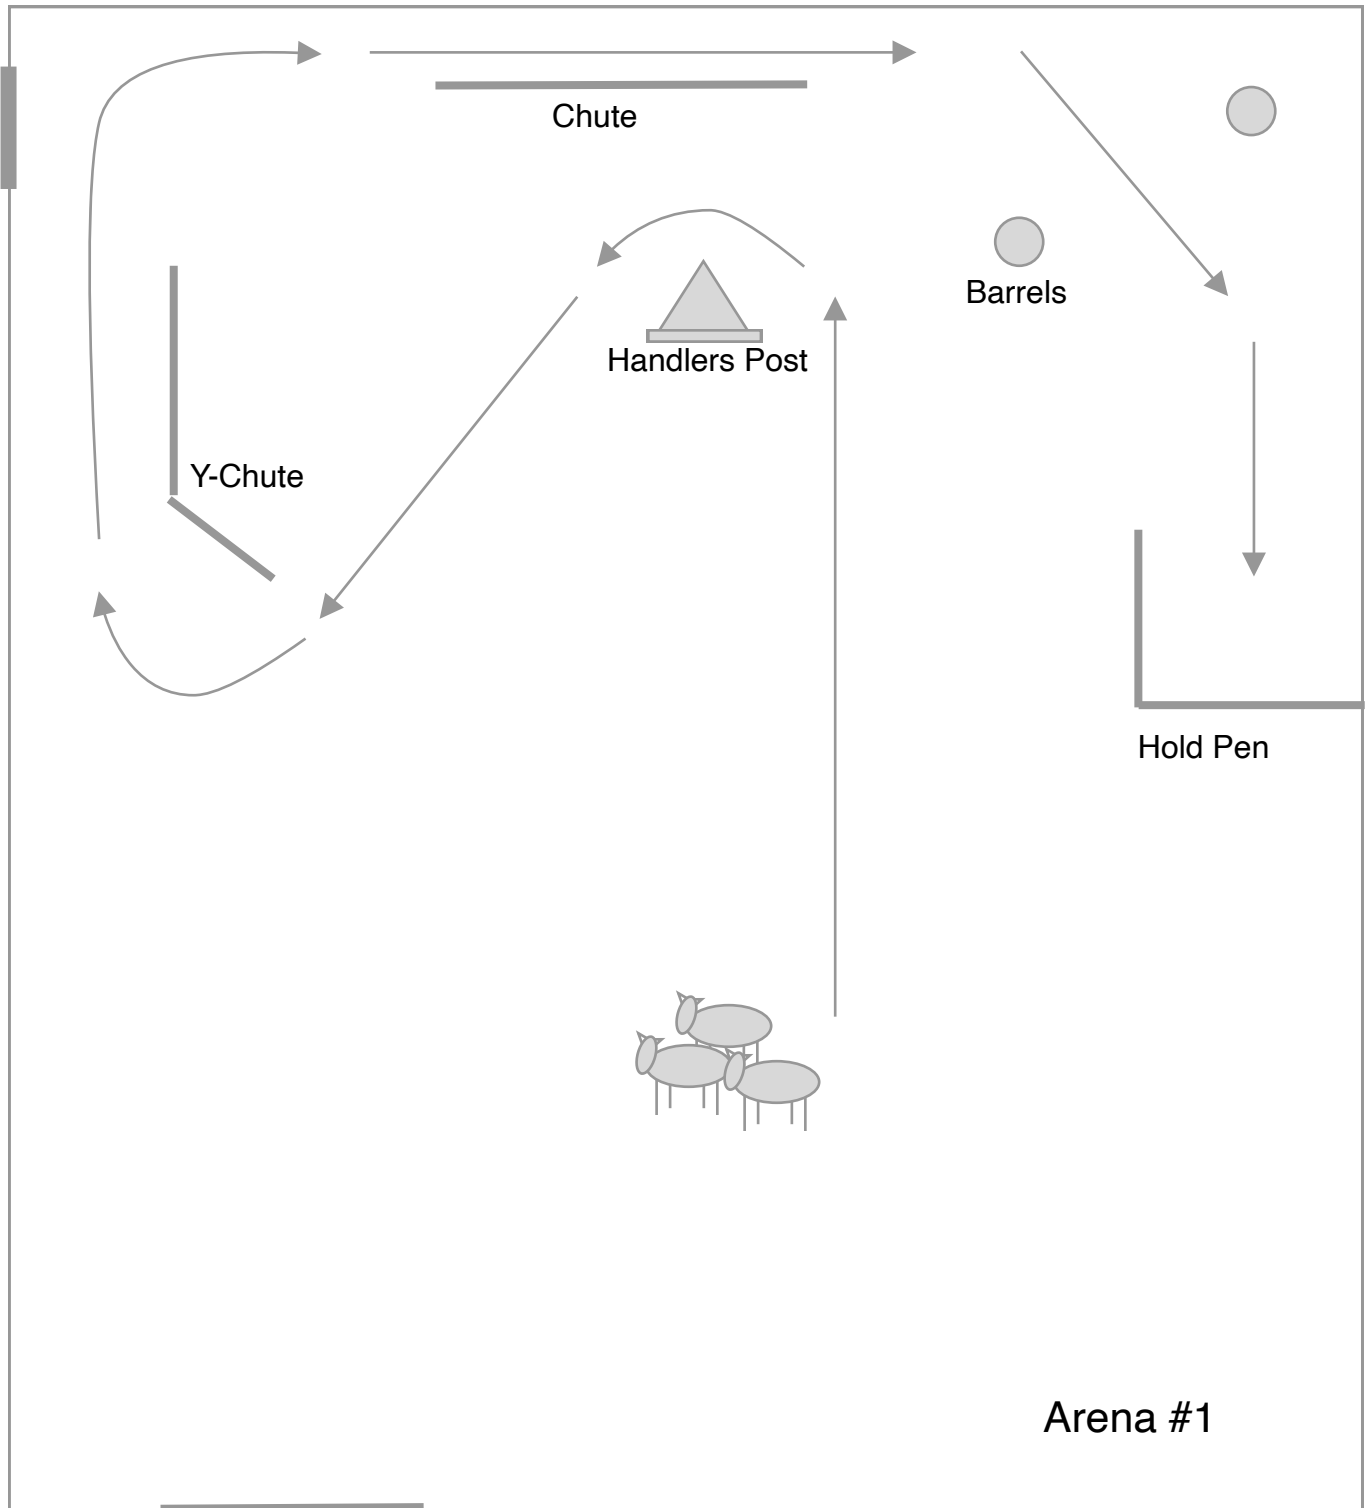

1. Gather in open field to handler and around post
2. Drive to through the gate and cross drive to cone. Handler can leave post when sheep pass the cone
3. Load sheep in trailer

Sheep: Mixed Flock

Arena #1

1. Gather in arena to handler and around post (handler stays at post)
2. Drive to Y chute, then white barrels . Handler may leave post when cows at barrels to go to pen,
3. Cows into pen

## Cattle: Mix Flock Course

Water  
Pan  
Point #2

Gate #2  
Point  
#5

Gate #1  
Point #4

Cone  
Point #3

Handlers Post  
Point #1

Pen

Exhaust  
Point #6

Ducks: Mixed Flock Course

Ducks:

1. Remove the ducks from the take pen and drive them to the water pan at point #2 from the handler's post at #1.
2. Recall the dog and send for an out run to fetch ducks from #2
3. Fetch/drive ducks counter clockwise around cone #3 and drive through drive panels #4
4. Crossdrive ducks through drive panels #5
5. Fetch ducks into exhaust #6 and into the crate at the end of the exhaust and close crate door. (end)